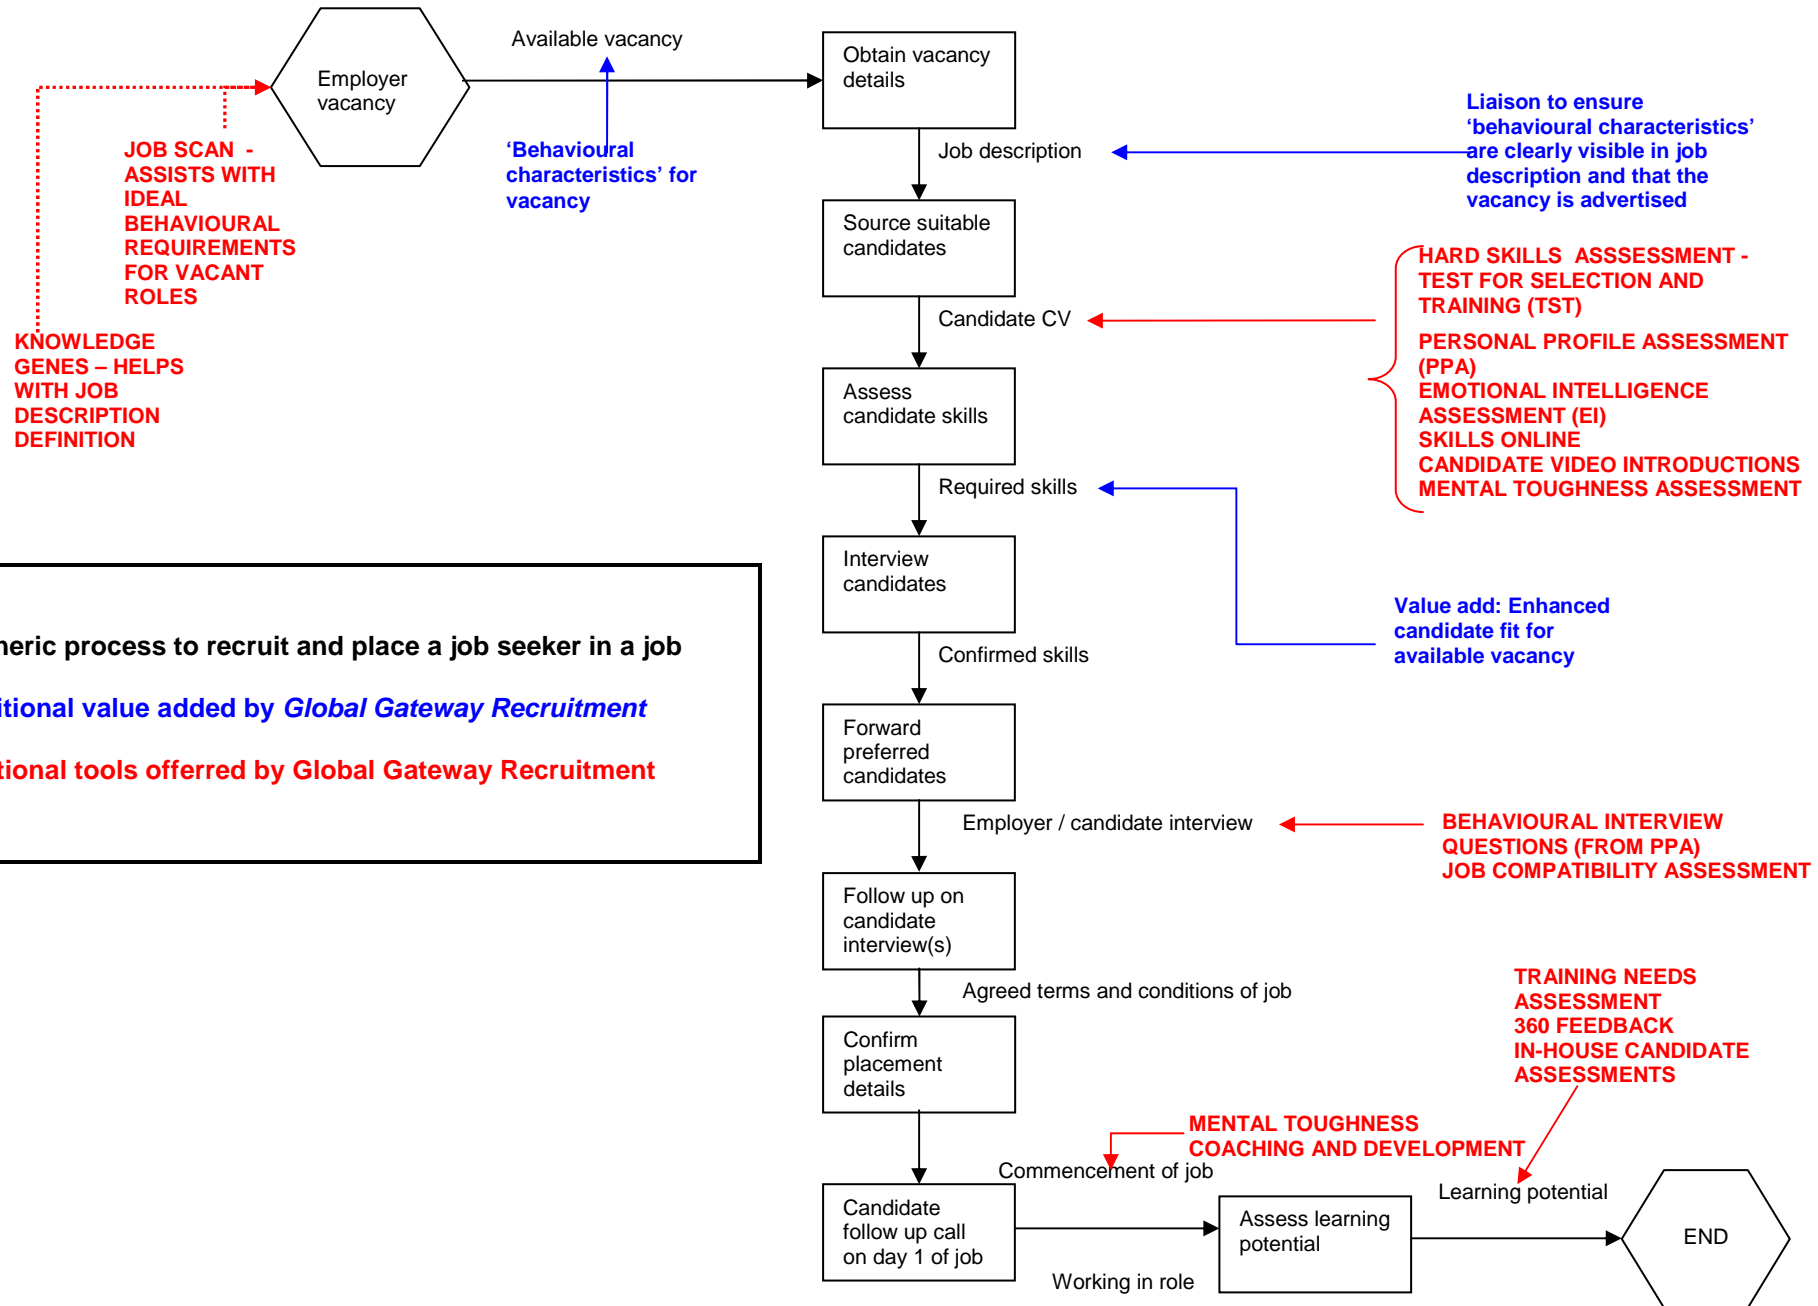

GENERIC RECRUITMENT PROCESS

KEY:

- Black = Generic process to recruit and place a job seeker in a job**
- Blue = Additional value added by *Global Gateway Recruitment***
- Red = Additional tools offered by *Global Gateway Recruitment***